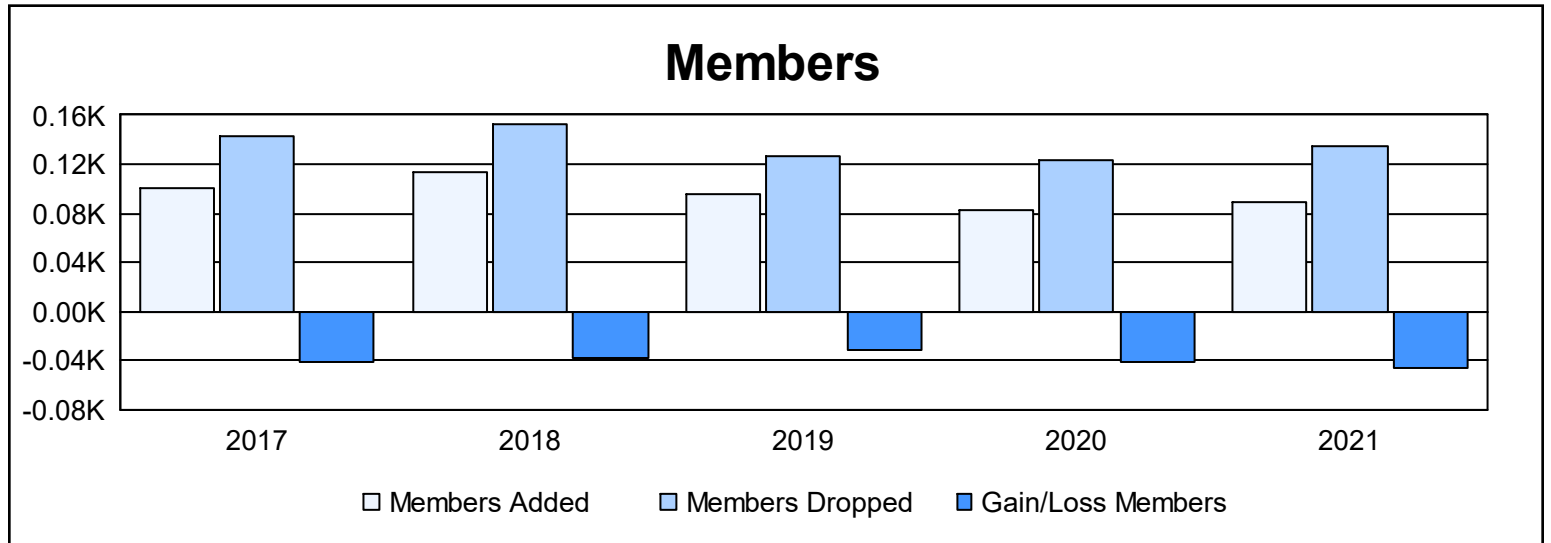

Year	New Clubs	Dropped Clubs	Gain/ Loss Clubs	New Members	Charter Members	Reinstate Members	Transfer Members	Total Member Added	Total Members Dropped	Gain/ Loss Members
2016-2017	0	0	0	87	1	1	12	101	143	-42
2017-2018	0	1	-1	80	3	3	28	114	152	-38
2018-2019	1	2	-1	64	21	1	9	95	127	-32
2019-2020	0	0	0	72	0	3	8	83	124	-41
2020-2021	0	1	-1	77	1	2	9	89	135	-46
<b>Average</b>	<b>0</b>	<b>1</b>	<b>-1</b>	<b>76</b>	<b>5</b>	<b>2</b>	<b>13</b>	<b>96</b>	<b>136</b>	<b>-40</b>

### Membership Composition June 2021 Cumulative