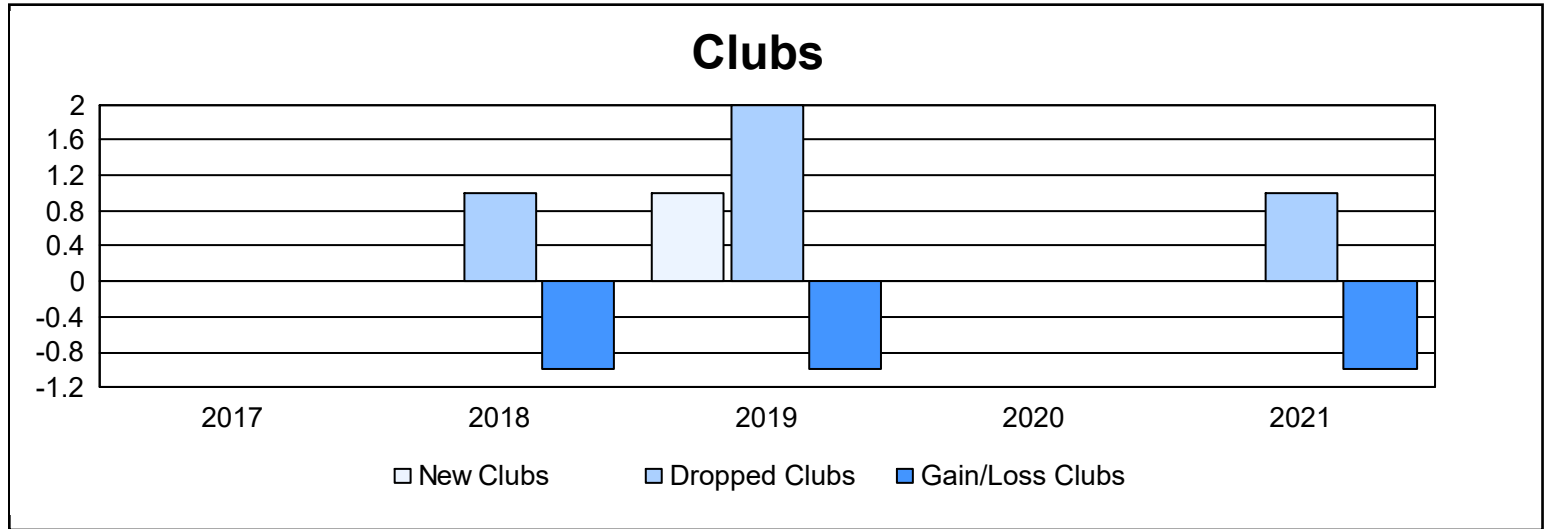

Year	New Clubs	Dropped Clubs	Gain/ Loss Clubs	New Members	Charter Members	Reinstate Members	Transfer Members	Total Member Added	Total Members Dropped	Gain/ Loss Members
2016-2017	0	0	0	87	1	1	12	101	143	-42
2017-2018	0	1	-1	80	3	3	28	114	152	-38
2018-2019	1	2	-1	64	21	1	9	95	127	-32
2019-2020	0	0	0	72	0	3	8	83	124	-41
2020-2021	0	1	-1	77	1	2	9	89	135	-46
<b>Average</b>	<b>0</b>	<b>1</b>	<b>-1</b>	<b>76</b>	<b>5</b>	<b>2</b>	<b>13</b>	<b>96</b>	<b>136</b>	<b>-40</b>

### Membership Composition June 2021 Cumulative