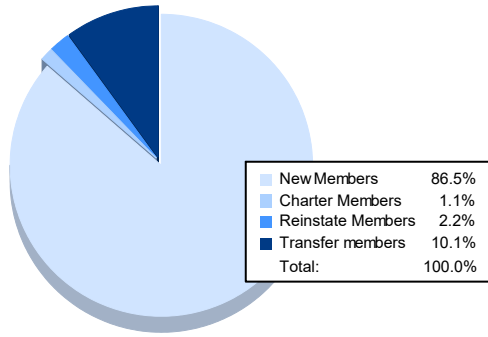

Year	New Clubs	Dropped Clubs	Gain/ Loss Clubs	New Members	Charter Members	Reinstate Members	Transfer Members	Total Member Added	Total Members Dropped	Gain/ Loss Members
2016-2017	0	0	0	87	1	1	12	101	143	-42
2017-2018	0	1	-1	80	3	3	28	114	152	-38
2018-2019	1	2	-1	64	21	1	9	95	127	-32
2019-2020	0	0	0	72	0	3	8	83	124	-41
2020-2021	0	1	-1	77	1	2	9	89	135	-46
<b>Average</b>	<b>0</b>	<b>1</b>	<b>-1</b>	<b>76</b>	<b>5</b>	<b>2</b>	<b>13</b>	<b>96</b>	<b>136</b>	<b>-40</b>

### Membership Composition June 2021 Cumulative